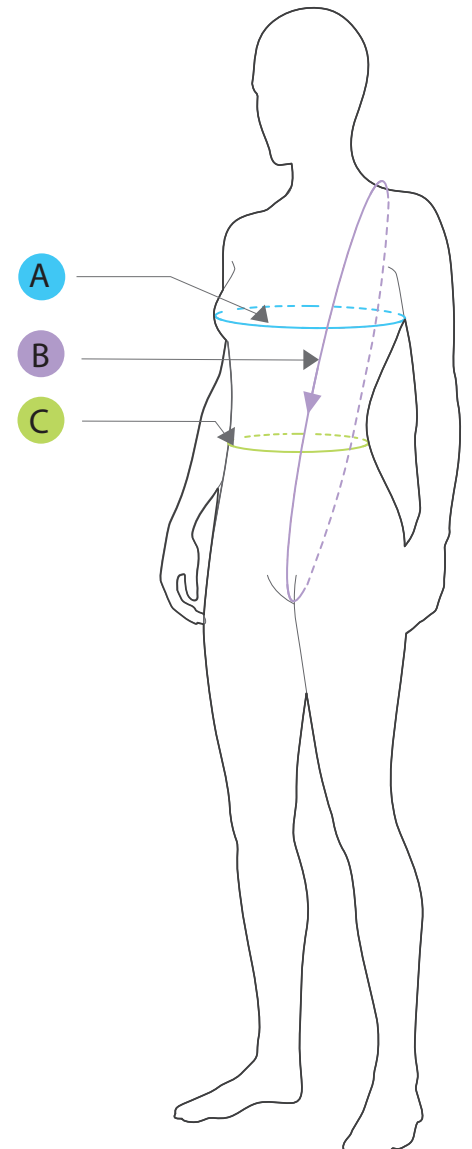

HOW TO MEASURE (FEMALE) FASTSKIN LZR RACER X[®]

HIP MEASUREMENT IS THE
MOST IMPORTANT

	81-84	84-87	87-90	90-93	93-96	96-99	99-102	102-105	105-108
ST	78-81	81-84	84-87	87-90	90-93	93-96	96-99	99-102	102-105
P	142-147	145-150	148-153	151-156	154-158	157-162	160-165	165-168	166-171
T	61.5-64	64-66.5	66.5-69	69-71.5	71.5-74	74-76.5	76.5-79	79-81.5	81.5-84
E	20	21	22	23	24	25	26	27	28

Measurements are in cm

HOW TO MEASURE (MALE) FASTSKIN LZR RACER X[®]

87-90	90-93	93-96	96-99	99-102	102-105	105-108	108-111
71-75	75-78	78-81	81-84	84-87	87-90	90-93	93-96
21	22	23	24	25	26	27	28

Measurements are in cm

MEASUREMENT 'A' IS TAKEN FROM THE
WIDEST POINT OF THE HIP

LZR RACER ELITE 2

WOMENS KNEESKIN (OPEN AND CLOSED BACK)

Our racing suit sizing is based on three measurements:

- A** Chest - Measure over the fullest part of your bust and around your back
- B** Body Loop - place the beginning of the tape measure on the middle of the shoulder. Run the tape measure over the fullest part of your bust down between your legs and up your back to the start point on your shoulder
- C** Waist - Measure around your navel

Size	Body Loop (cm)	Chest (cm)	Waist (cm)
16	128 - 131	75 - 76	59 - 60
18	132 - 135	77 - 78	61 - 62
20	136 - 139	79 - 80	63 - 64
22	140 - 143	81 - 84	65 - 66
23	144 - 152	85 - 89	67 - 69
24	153 - 157	90 - 92	70 - 71
25	158 - 159	93 - 95	72 - 73
25L*	160 - 161	93 - 95	72 - 73
26	163 - 164	96 - 98	74 - 75
26L*	165 - 166	96 - 98	74 - 75
27	168 - 169	99 - 101	76 - 77
27L*	170 - 171	99 - 101	76 - 77
28	173 - 175	102 - 104	78 - 79
28L*	173 - 175	102 - 104	78 - 79
29	177 - 180	105 - 107	80 - 81