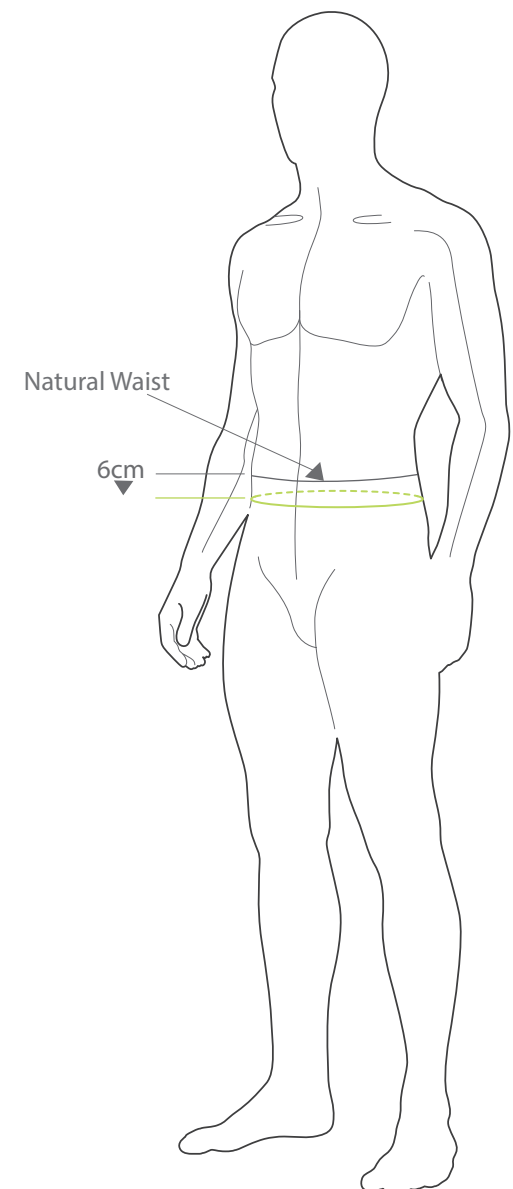

LZR RACER ELITE 2

MENS JAMMER AND HIGH WAISTED JAMMER

Our racing suit sizing is based on your waist measurement.

For the waist size, measure 6cm down from natural waist.

Size	Waist
	cm
20	66 - 70
22	71 - 75
24	76 - 78
26	79 - 80
27	81 - 85
28	86 - 90
30	91 - 93
32	94 - 97