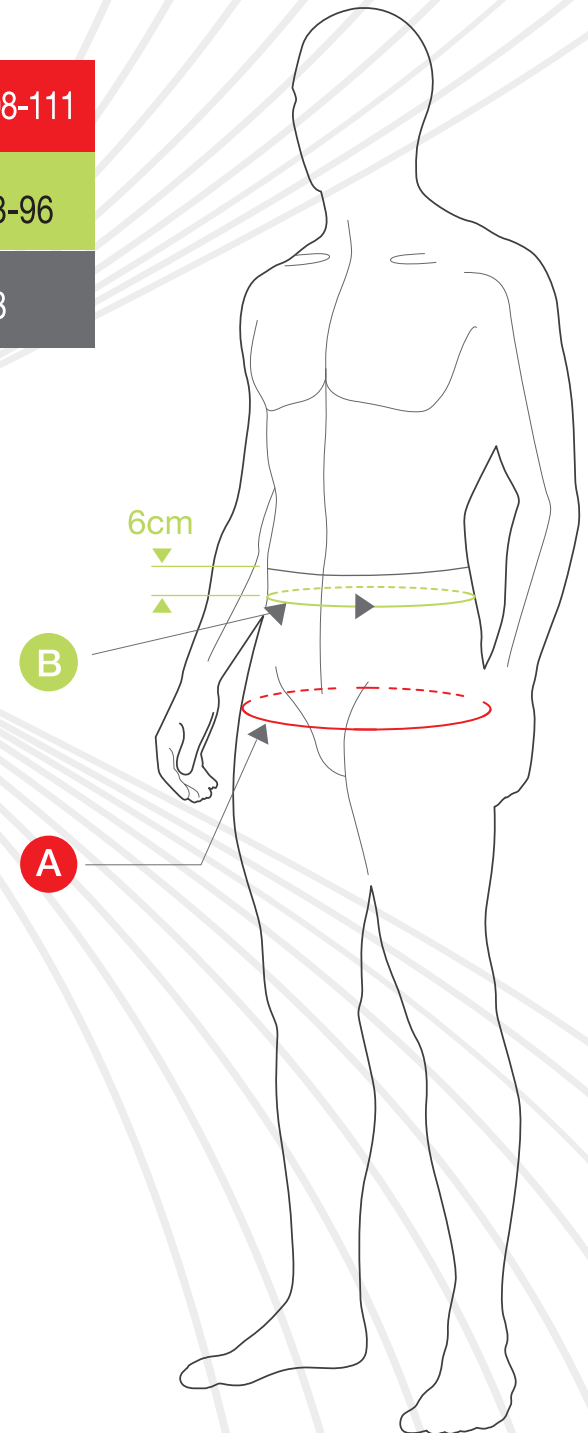

HOW TO MEASURE (FEMALE) FASTSKIN LZR RACER X[®]

HIP MEASUREMENT IS THE
MOST IMPORTANT

	81-84	84-87	87-90	90-93	93-96	96-99	99-102	102-105	105-108
ST	78-81	81-84	84-87	87-90	90-93	93-96	96-99	99-102	102-105
P	142-147	145-150	148-153	151-156	154-158	157-162	160-165	165-168	166-171
T	61.5-64	64-66.5	66.5-69	69-71.5	71.5-74	74-76.5	76.5-79	79-81.5	81.5-84
E	20	21	22	23	24	25	26	27	28

Measurements are in cm

HOW TO MEASURE (MALE) FASTSKIN LZR RACER X[®]

87-90	90-93	93-96	96-99	99-102	102-105	105-108	108-111
71-75	75-78	78-81	81-84	84-87	87-90	90-93	93-96
21	22	23	24	25	26	27	28

Measurements are in cm

MEASUREMENT 'A' IS TAKEN FROM THE
WIDEST POINT OF THE HIP

LZR RACER ELITE 2

WOMENS KNEESKIN (OPEN AND CLOSED BACK)

Our racing suit sizing is based on three measurements:

- A** Chest - Measure over the fullest part of your bust and around your back
- B** Body Loop - place the beginning of the tape measure on the middle of the shoulder. Run the tape measure over the fullest part of your bust down between your legs and up your back to the start point on your shoulder
- C** Waist - Measure around your navel

Size	Body Loop (cm)	Chest (cm)	Waist (cm)
16	128 - 131	75 - 76	59 - 60
18	132 - 135	77 - 78	61 - 62
20	136 - 139	79 - 80	63 - 64
22	140 - 143	81 - 84	65 - 66
23	144 - 152	85 - 89	67 - 69
24	153 - 157	90 - 92	70 - 71
25	158 - 159	93 - 95	72 - 73
25L*	160 - 161	93 - 95	72 - 73
26	163 - 164	96 - 98	74 - 75
26L*	165 - 166	96 - 98	74 - 75
27	168 - 169	99 - 101	76 - 77
27L*	170 - 171	99 - 101	76 - 77
28	173 - 175	102 - 104	78 - 79
28L*	173 - 175	102 - 104	78 - 79
29	177 - 180	105 - 107	80 - 81