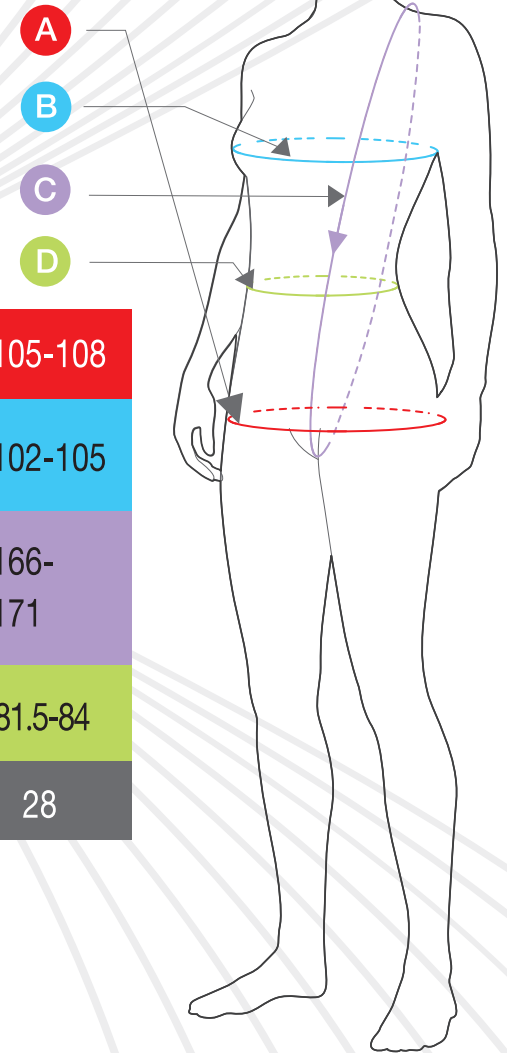

HOW TO MEASURE (FEMALE) FASTSKIN LZR RACER X[®]

HIP MEASUREMENT IS THE
MOST IMPORTANT

	81-84	84-87	87-90	90-93	93-96	96-99	99-102	102-105	105-108
ST	78-81	81-84	84-87	87-90	90-93	93-96	96-99	99-102	102-105
P	142-147	145-150	148-153	151-156	154-158	157-162	160-165	165-168	166-171
T	61.5-64	64-66.5	66.5-69	69-71.5	71.5-74	74-76.5	76.5-79	79-81.5	81.5-84
E	20	21	22	23	24	25	26	27	28

Measurements are in cm

HOW TO MEASURE (MALE) FASTSKIN LZR RACER X[®]

87-90	90-93	93-96	96-99	99-102	102-105	105-108	108-111
71-75	75-78	78-81	81-84	84-87	87-90	90-93	93-96
21	22	23	24	25	26	27	28

Measurements are in cm

MEASUREMENT 'A' IS TAKEN FROM THE
WIDEST POINT OF THE HIP

LZR RACER ELITE 2

WOMENS KNEESKIN (OPEN AND CLOSED BACK)

Our racing suit sizing is based on three measurements:

- A** Chest - Measure over the fullest part of your bust and around your back
- B** Body Loop - place the beginning of the tape measure on the middle of the shoulder. Run the tape measure over the fullest part of your bust down between your legs and up your back to the start point on your shoulder
- C** Waist - Measure around your navel

Size	Body Loop (cm)	Chest (cm)	Waist (cm)
16	128 - 131	75 - 76	59 - 60
18	132 - 135	77 - 78	61 - 62
20	136 - 139	79 - 80	63 - 64
22	140 - 143	81 - 84	65 - 66
23	144 - 152	85 - 89	67 - 69
24	153 - 157	90 - 92	70 - 71
25	158 - 159	93 - 95	72 - 73
25L*	160 - 161	93 - 95	72 - 73
26	163 - 164	96 - 98	74 - 75
26L*	165 - 166	96 - 98	74 - 75
27	168 - 169	99 - 101	76 - 77
27L*	170 - 171	99 - 101	76 - 77
28	173 - 175	102 - 104	78 - 79
28L*	173 - 175	102 - 104	78 - 79
29	177 - 180	105 - 107	80 - 81